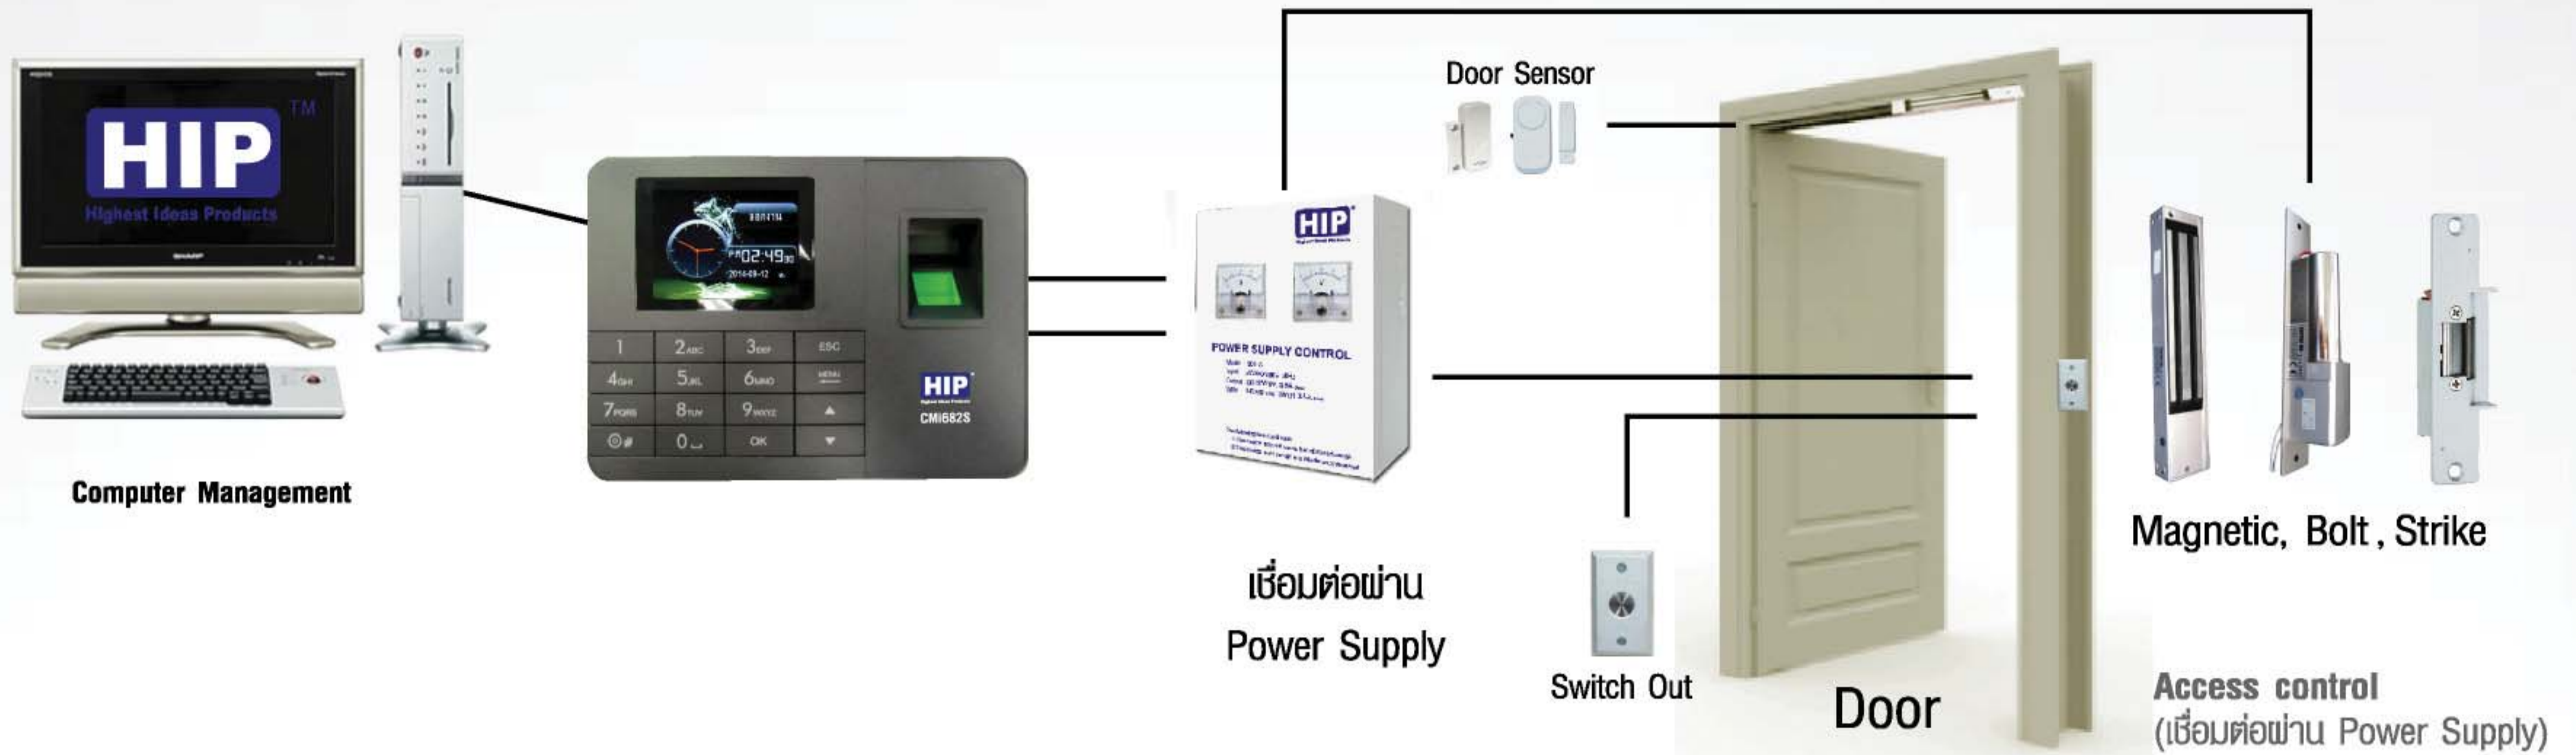

Highest Ideas Products

Standalone Fingerprint
Time Attendance Color Screen System

HIP **S** Series

MODEL :

CMi682S

- 2.8" TFT Graphic Interface
- 8,000 Fingerprint (8,000 ID card)
- 160,000 Record
- Fingerprint/Card/Password/Fingerprint+Card/
Fingerprint+Password
- TCP/IP,USB,U disk download
- ID Card
- Access control (with power)
- Battery back up (working 2 hours)

THE BEST
SECURITY SOLUTION

CMi682S

Connection Type Access Control System

Connection Type Network Protocol TCP/IP

Connection Type U disk download

Technical Specification

Model	CMi682S
Screen	2.8" TFT Graphic Interface
Resolution	320*240
Fingerprint Capacity	8,000 Fingerprint (8,000 ID card)
Record Capacity	160,000 Record
Identification Time	<=0.5s"
Identification Mode	Fingerprint/Card/Password/Fingerprint+Card/ Fingerprint+Password
Authentication Mode	"1:N"
Communication Protocols	TCP/IP,USB,U disk download
Smart Card	ID Card
Other Function	Access control (ต่อผ่าน power) Battery back up (working 2 hours), Sechedule Bell (ที่ตัวเครื่อง)
Operating Environment	Operating Temp:-10 °C ~ +60 °C Humidity(RH):20%~80%
Power	DC5V
Language	English,Thai
Size	180(L)*130(W)*35(H) MM
Optional Features	Mifare Card(Optional)