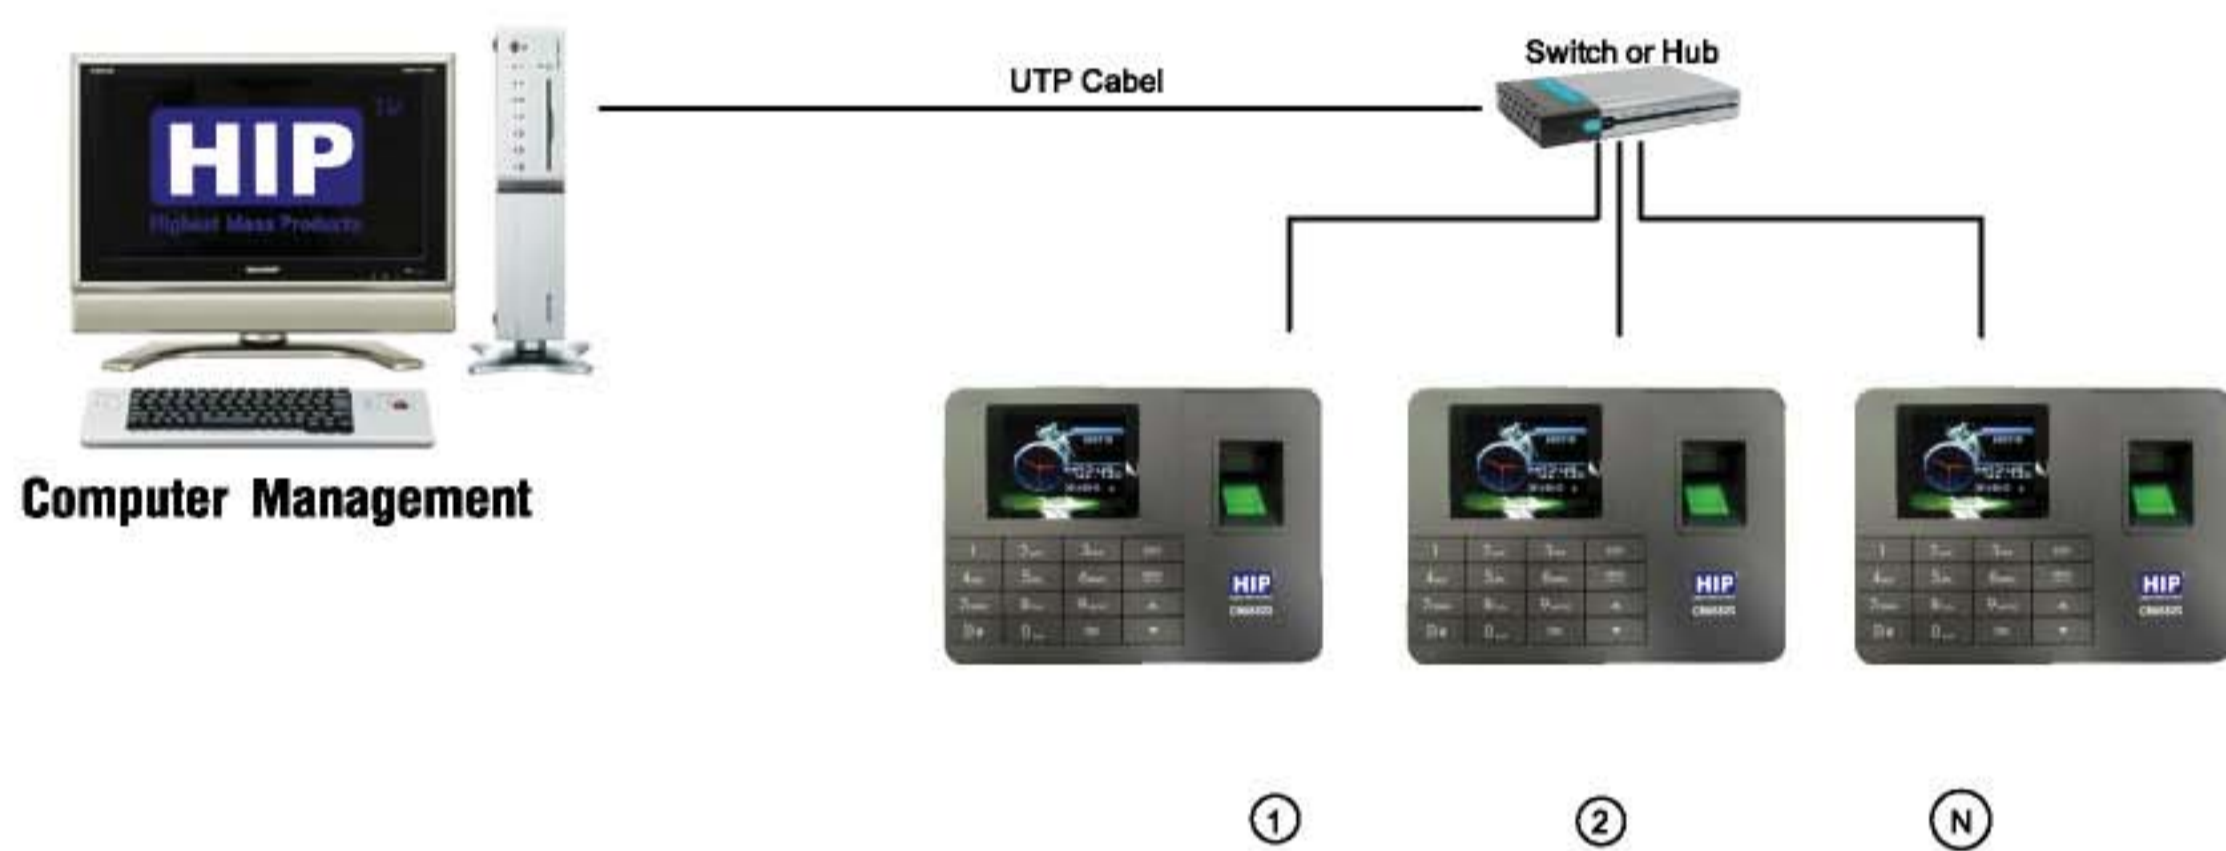

Highest Ideas Products

Standalone Fingerprint
Time Attendance Color Screen System

HIP **S** Series

MODEL :

CMi682S

- 2.8" TFT Graphic Interface
- 8,000 Fingerprint (8,000 ID card)
- 160,000 Record
- Fingerprint/Card/Password/Fingerprint+Card/
Fingerprint+Password
- TCP/IP,USB,U disk download
- ID Card
- Access control (with power)
- Battery back up (working 2 hours)

THE BEST
SECURITY SOLUTION

CMi682S

Connection Type Access Control System

Connection Type Network Protocol TCP/IP

Connection Type U disk download

Technical Specification

Model	CMi682S
Screen	2.8" TFT Graphic Interface
Resolution	320*240
Fingerprint Capacity	8,000 Fingerprint (8,000 ID card)
Record Capacity	160,000 Record
Identification Time	<=0.5s"
Identification Mode	Fingerprint/Card/Password/Fingerprint+Card/ Fingerprint+Password
Authentication Mode	"1:N"
Communication Protocols	TCP/IP,USB,U disk download
Smart Card	ID Card
Other Function	Access control (ต่อผ่าน power) Battery back up (working 2 hours), Sechedule Bell (ที่ตัวเครื่อง)
Operating Environment	Operating Temp:-10 °C ~ +60 °C Humidity(RH):20%~80%
Power	DC5V
Language	English,Thai
Size	180(L)*130(W)*35(H) MM
Optional Features	Mifare Card(Optional)