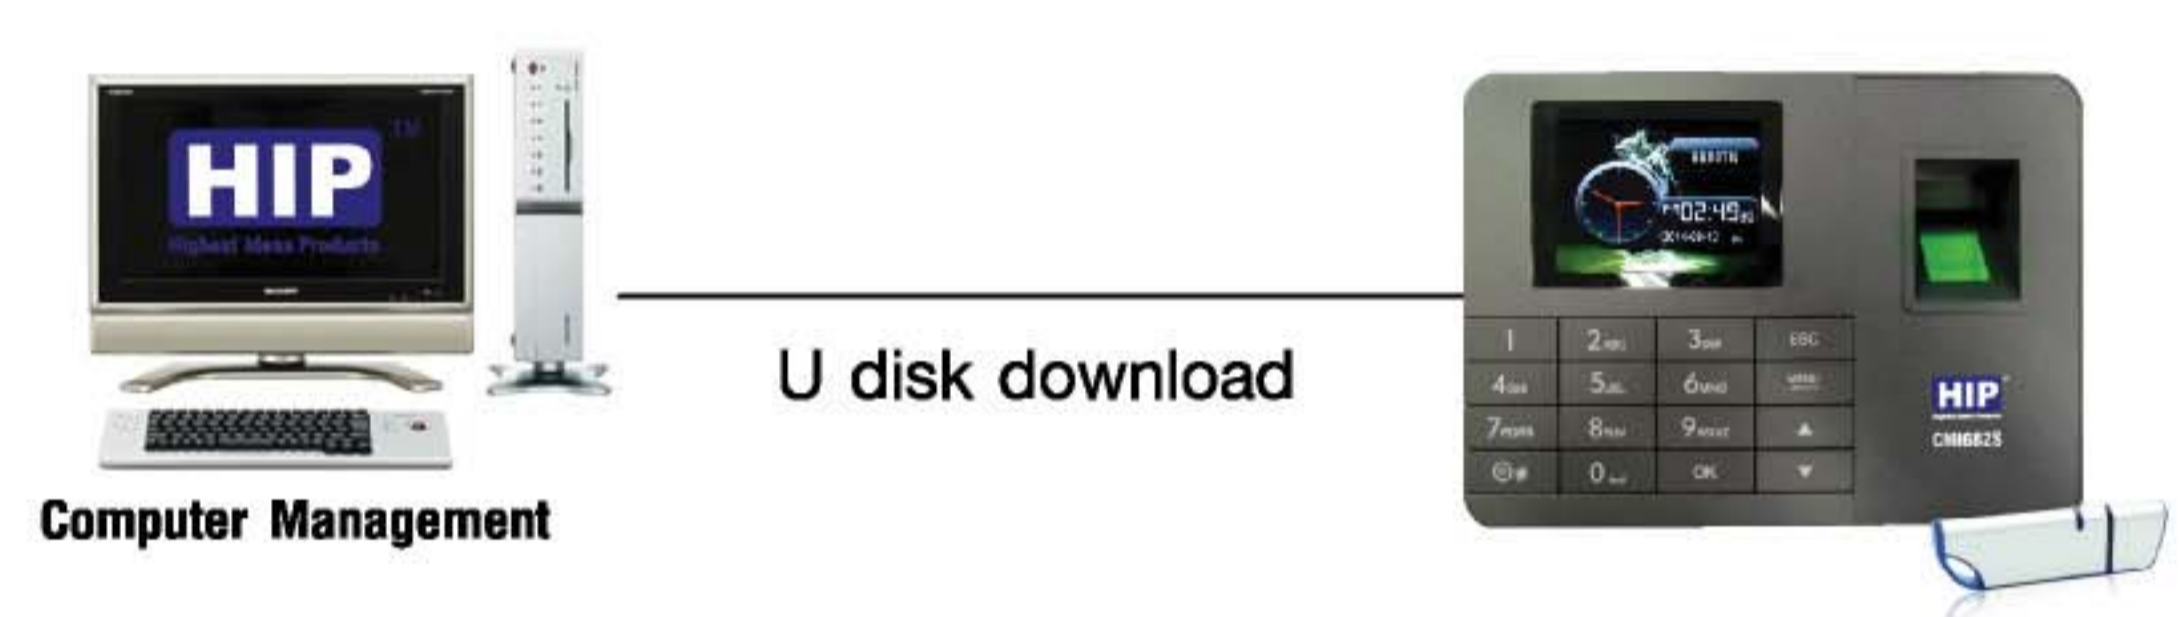

Highest Ideas Products

Standalone Fingerprint
Time Attendance Color Screen System

HIP **S** Series

MODEL :

CMi682S

- 2.8" TFT Graphic Interface
- 8,000 Fingerprint (8,000 ID card)
- 160,000 Record
- Fingerprint/Card/Password/Fingerprint+Card/
Fingerprint+Password
- TCP/IP,USB,U disk download
- ID Card
- Access control (with power)
- Battery back up (working 2 hours)

THE BEST
SECURITY SOLUTION

CMi682S

Connection Type Access Control System

Connection Type Network Protocol TCP/IP

Connection Type U disk download

Technical Specification

Model	CMi682S
Screen	2.8" TFT Graphic Interface
Resolution	320*240
Fingerprint Capacity	8,000 Fingerprint (8,000 ID card)
Record Capacity	160,000 Record
Identification Time	<=0.5s"
Identification Mode	Fingerprint/Card/Password/Fingerprint+Card/ Fingerprint+Password
Authentication Mode	"1:N"
Communication Protocols	TCP/IP,USB,U disk download
Smart Card	ID Card
Other Function	Access control (ต่อผ่าน power) Battery back up (working 2 hours), Sechedule Bell (ที่ตัวเครื่อง)
Operating Environment	Operating Temp:-10 °C ~ +60 °C Humidity(RH):20%~80%
Power	DC5V
Language	English,Thai
Size	180(L)*130(W)*35(H) MM
Optional Features	Mifare Card(Optional)