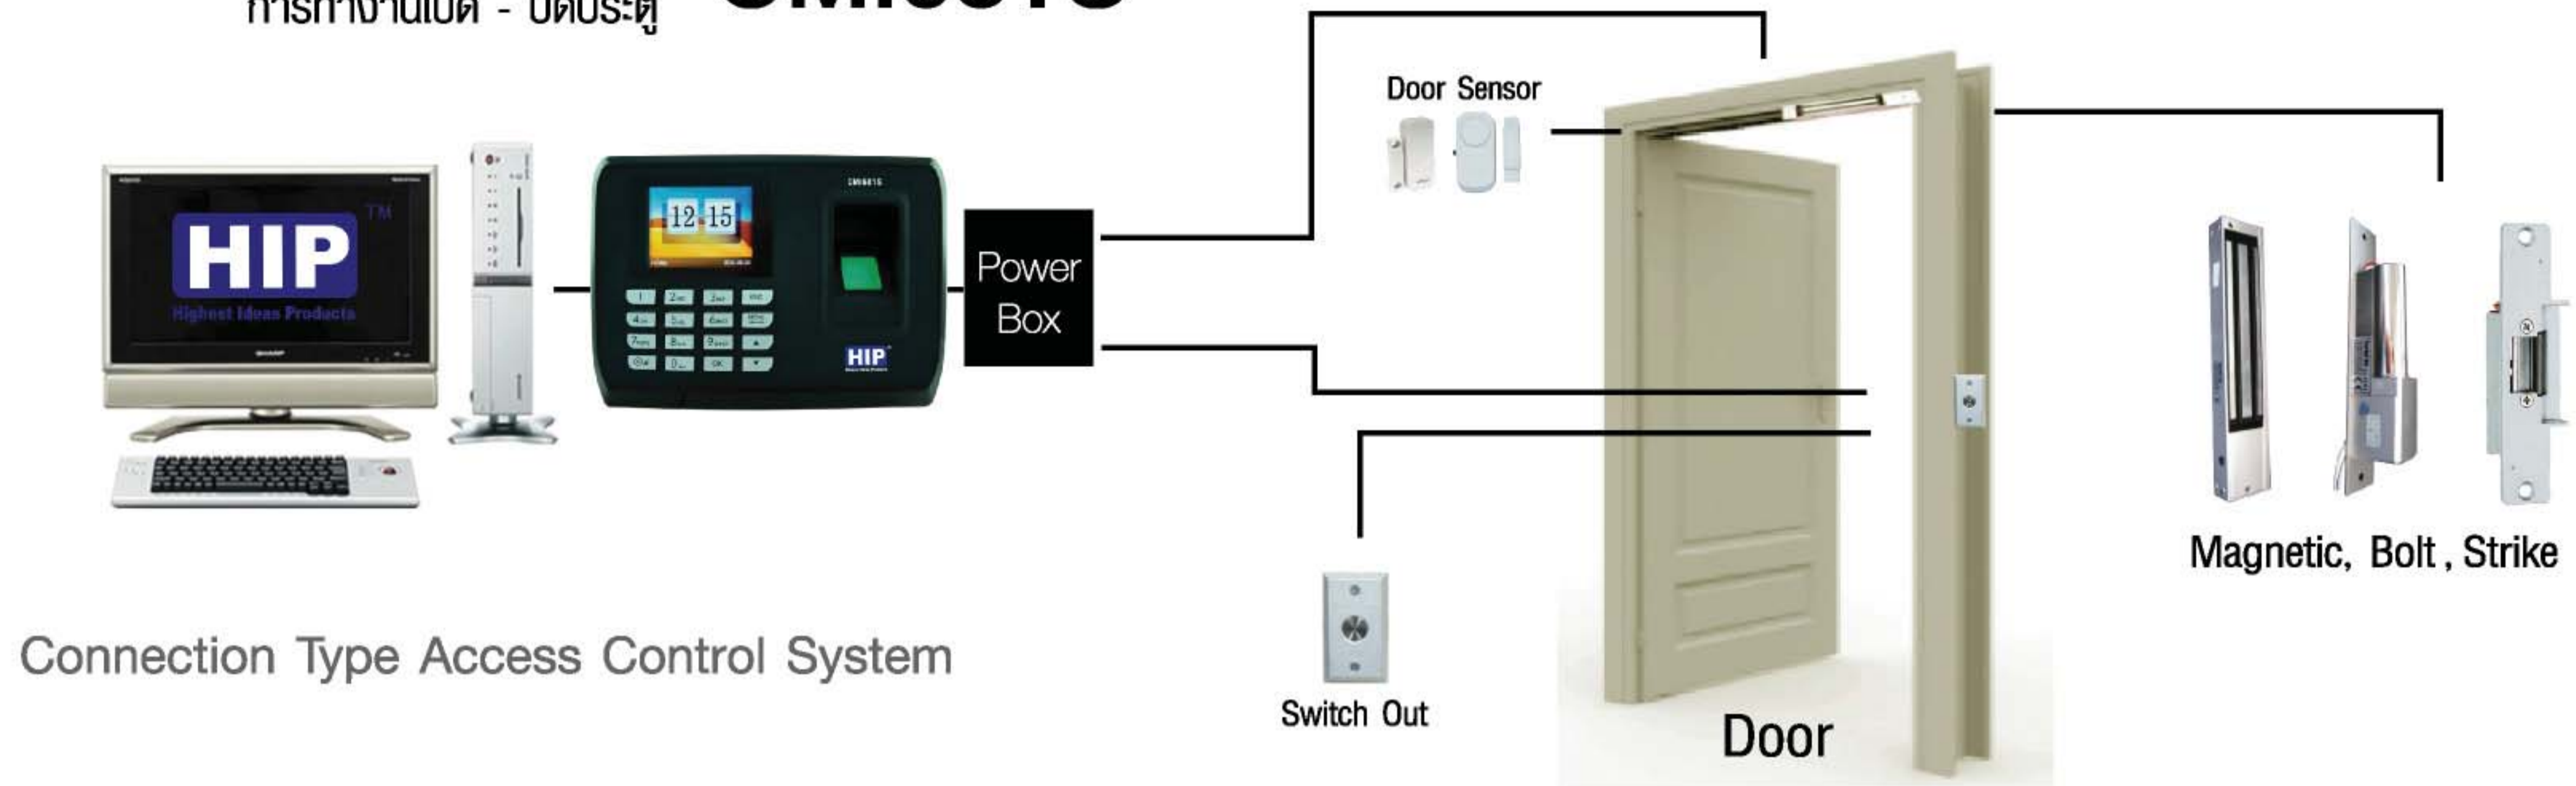

Highest Ideas Products

HIP S Series

MODEL :

CMi681S

Standalone Fingerprint
Time Attendance Color Screen System

- 2.8" TFT Graphic Interface
- 6,000 Fingerprint(6,000 ID card)
- 160,000 Record
- Fingerprint/Card/Password/Fingerprint+Card/Fingerprint+Password
- TCP/IP,USB,U disk download
- ID Card
- Access control (circuit power)
- Battery back up (working 2 hours)

THE BEST
SECURITY SOLUTION

Installation Diagram Standalone **CMi681S**

การทำงานเปิด - ปิดประตู

Connection Type Network Protocol TCP/IP

Connection Type U disk download

Technical Specification

Model	CMi681S
Screen	2.8" TFT Graphic Interface
Resolution	320*240
Fingerprint Capacity	6,000 Fingerprint(6,000 ID card)
Record Capacity	160000 Record
Identification Time	<=0.5s"
Identification Mode	Fingerprint/Card/Password/Fingerprint+Card/Fingerprint+Password
Authentication Mode	"1:N"
Communication Protocols	TCP/IP,USB,U disk download
Smart Card	ID Card
Other Function	Access control (ต่อพ่วง power) Battery back up (working 2 hours) Schedule Bell (ที่ตัวเครื่อง)
Operating Environment	Operating Temp:-10 °C ~ +60 °C, Humidity(RH):20%~80%
Power	DC5V1A
Language	English,Thai
Size	170(L)*120(W)*35(H) MM
Optional Features	Mifare Card(option)