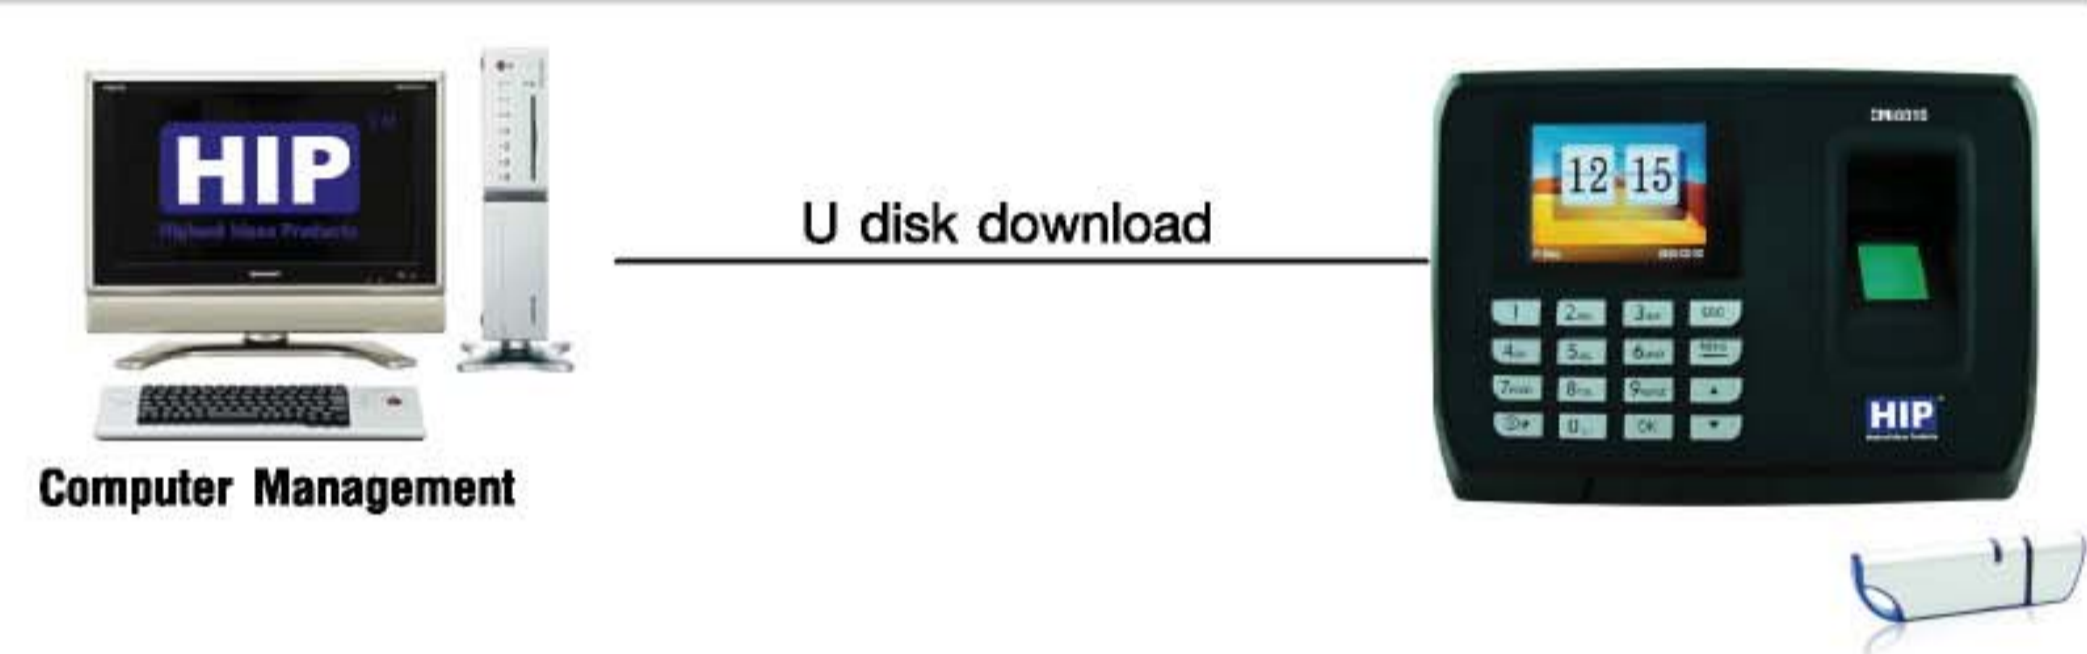

Highest Ideas Products

HIP S Series

MODEL :

CMi681S

Standalone Fingerprint
Time Attendance Color Screen System

- 2.8" TFT Graphic Interface
- 6,000 Fingerprint(6,000 ID card)
- 160,000 Record
- Fingerprint/Card/Password/Fingerprint+Card/Fingerprint+Password
- TCP/IP,USB,U disk download
- ID Card
- Access control (circuit power)
- Battery back up (working 2 hours)

THE BEST
SECURITY SOLUTION

Installation Diagram Standalone **CMi681S**

การทำงานเปิด - ปิดประตู

Connection Type Network Protocol TCP/IP

Connection Type U disk download

Technical Specification

Model	CMi681S
Screen	2.8" TFT Graphic Interface
Resolution	320*240
Fingerprint Capacity	6,000 Fingerprint(6,000 ID card)
Record Capacity	160000 Record
Identification Time	<=0.5s"
Identification Mode	Fingerprint/Card/Password/Fingerprint+Card/Fingerprint+Password
Authentication Mode	"1:N"
Communication Protocols	TCP/IP,USB,U disk download
Smart Card	ID Card
Other Function	Access control (ต่อพ่วง power) Battery back up (working 2 hours) Schedule Bell (ที่ตัวเครื่อง)
Operating Environment	Operating Temp:-10 °C ~ +60 °C, Humidity(RH):20%~80%
Power	DC5V1A
Language	English,Thai
Size	170(L)*120(W)*35(H) MM
Optional Features	Mifare Card(option)